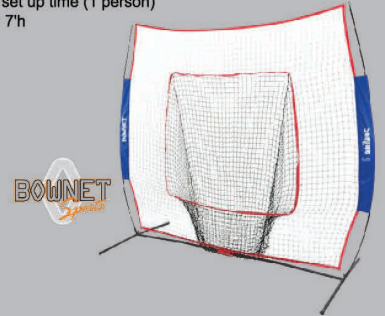

SOCK NET

NB187	\$199.00
-------	----------

- Screen with 54" sock for collecting batted/thrown balls
- Sock opens to dump balls into bucket or bag

HOME & ROAD PITCH COUNTER

A162781	\$9.99
---------	--------

- Tracks two pitchers at once

PROTECTIVE SCREEN

NB185	\$199.00
-------	----------

- 7' x 7' screen can be used during drills or as a portable backstop

L-FRAME SCREEN

NB183	\$199.00
-------	----------

- Reversible "L" shape for right or left handed pitchers
- 5-year frame guarantee
- 2-year net guarantee

BIG MOUTH

BOWBMX	\$159.00
--------	----------

- 90 second set up time (1 person)
- Size: 7'w x 7'h

7' XLP NET

A153003	\$129.00
---------	----------

- Size: 7'w x 7'h

TRAINING STICK

A159009	\$39.00
---------	---------